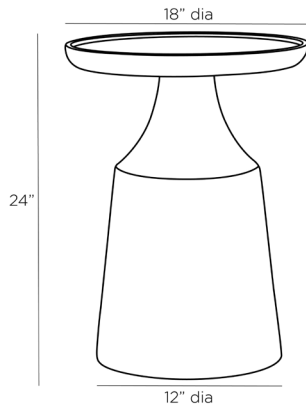

ARTERIOS

TURIN SIDE TABLE

5032
H: 24 IN, Dia: 18.00 IN
Navy
Contract Suitable As Is

Contemporary and modern design elements take shape in our Turin Side Table. A round top framed by a thick rim rests atop an exaggerated bell-shaped base, drawing attention to the sculptural aspect of the unique construction of the navy lacquer table. Artistic in form and functional by design, this piece would look just as brilliant next to a sofa as it would on its own. The versatile color of this side table allows it perform

APPEARANCE

Material Fiberglass
Top Coat/Sealant false

DIMENSIONS

Foot Print Dia: 12.00 IN
Table Top H: 1.5 IN

SHIPPING

Product Weight 28.5 LBS
Gross Weight 1 36 LBS
Shipping Box 1 H: 29 IN, L: 23 IN, W: 23 IN